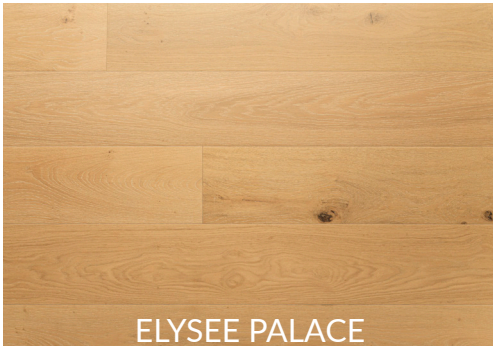

## NOBLE COLLECTION

Invite luxury with the new Noble Collection. Noble comes in three unique colors, each with a generous 4.0mm of French oak veneer. Made for the truly special; every plank is smoked and then given a light touch of wire brushing to accentuate the grain while delicately exposing the white-washed undertone.

### ADDITIONAL DETAILS

Species	Oak
Structure	Multi-layered Engineered
Dimensions	7-1/2" x 3/4" x RL
Veneer Thickness	4.0mm
Finish	UV Lacquered
Texture	Smoked & Wire Brushed
Gloss Level	Matte
Colour Variation	Medium
Sq feet per box	23.32
Grade	ABCD
Installation Options	On, above, or below grade
Limited Warranty	35 Years Residential
Ideal Temperature Range	18°C - 27°C
Relative Humidity	35%-55%